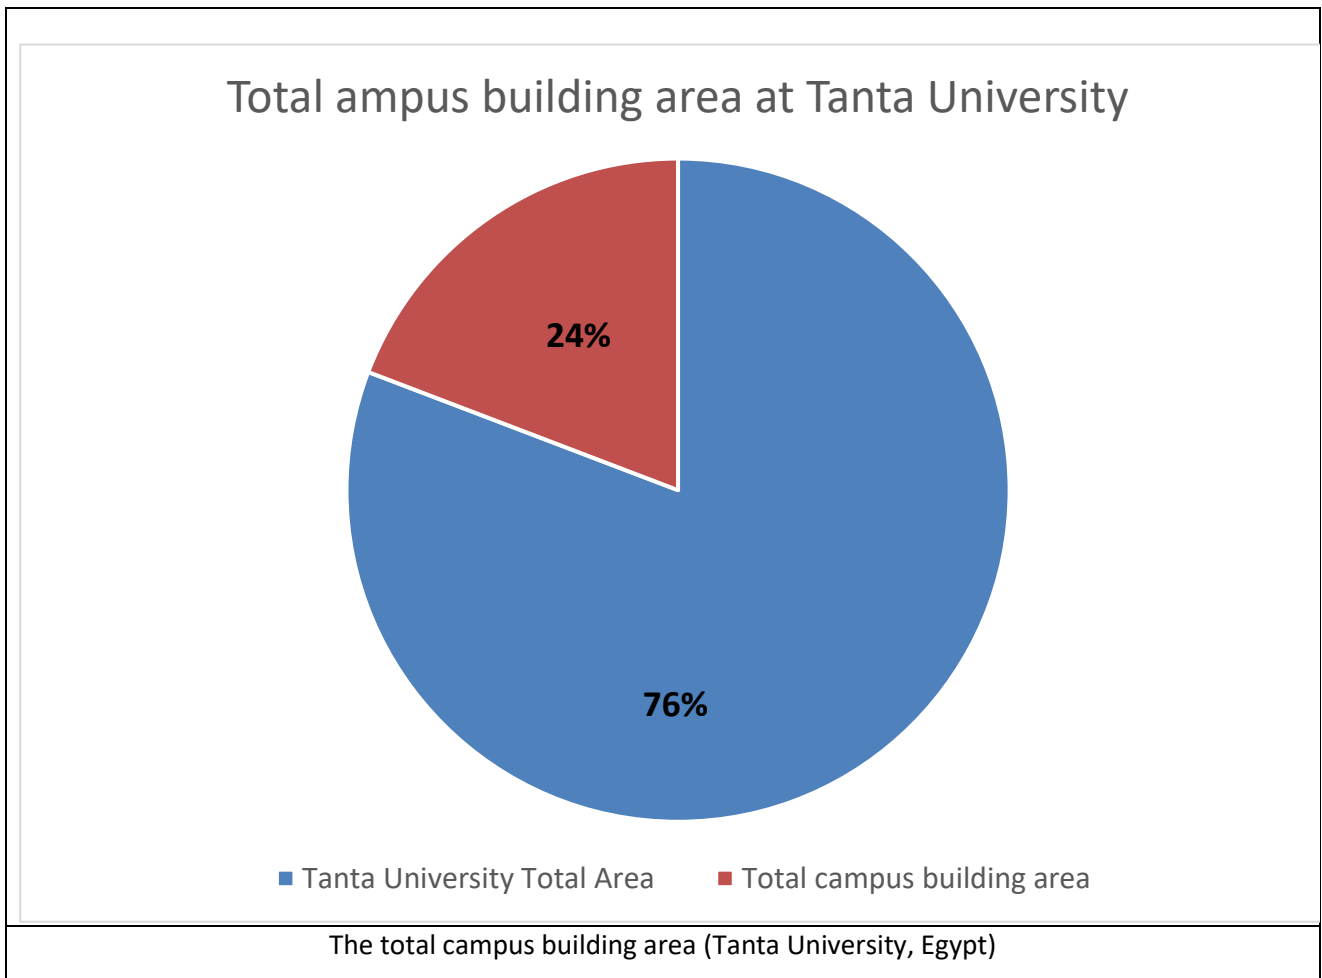

Total campus building area

Description:

Shown Chart included the percentage of building area inside Tanta University campus:

Total University campus area 716843 m²	
Total Building area	170343 m² ≅ 24 % of total campus area